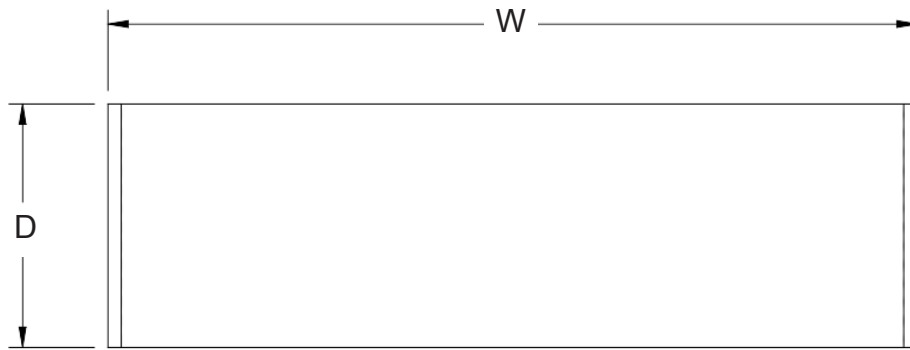

WALL MOUNTED SHELF - S/S

STANDARD FEATURES

- **Material:** 18 Gauge 400 Series Stainless Steel
- **Brackets:** Stainless Steel
- **NSF Certified:** Yes

CONSTRUCTION

- **Top:** 18 Gauge 400 Series Stainless Steel
- **Brackets:** Stainless Steel
- **Height:** 6"

KWS1224

Model	Product ID	Overall Size			
		W	D	H	Weight
KWS1224	946610	24"	12"	6"	10 lbs
KWS1236	946612	36"	12"	6"	15 lbs
KWS1248	946614	48"	12"	6"	18 lbs
KWS1260	946616	60"	12"	6"	21 lbs
KWS1272	946618	72"	12"	6"	23 lbs