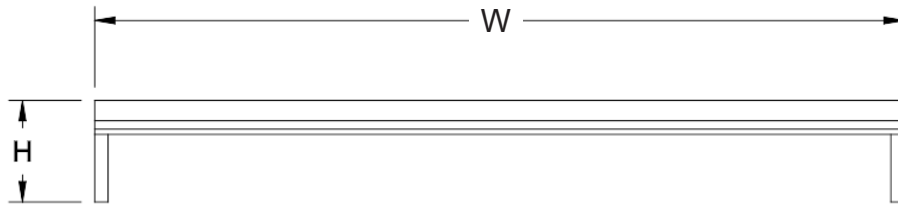

WALL MOUNTED SHELF - S/S

STANDARD FEATURES

- **Material:** 18 Gauge 400 Series Stainless Steel
- **Brackets:** Stainless Steel
- **NSF Certified:** Yes

CONSTRUCTION

- **Top:** 18 Gauge 400 Series Stainless Steel
- **Brackets:** Stainless Steel
- **Height:** 6"

KWS1224

Model	Product ID	Overall Size			
		W	D	H	Weight
KWS1224	946610	24"	12"	6"	10 lbs
KWS1236	946612	36"	12"	6"	15 lbs
KWS1248	946614	48"	12"	6"	18 lbs
KWS1260	946616	60"	12"	6"	21 lbs
KWS1272	946618	72"	12"	6"	23 lbs