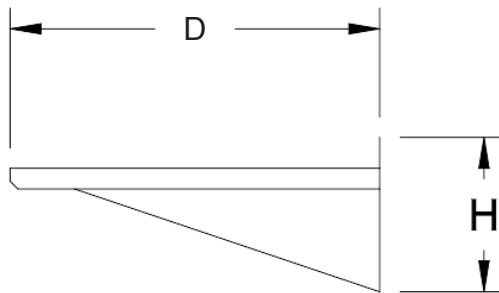

WALL MOUNTED SHELF - S/S

STANDARD FEATURES

- **Material:** 18 Gauge 400 Series Stainless Steel
- **Brackets:** Stainless Steel
- **NSF Certified:** Yes

CONSTRUCTION

- **Top:** 18 Gauge 400 Series Stainless Steel
- **Brackets:** Stainless Steel
- **Height:** 6"

KWS1224

Model	Product ID	Overall Size			
		W	D	H	Weight
KWS1224	946610	24"	12"	6"	10 lbs
KWS1236	946612	36"	12"	6"	15 lbs
KWS1248	946614	48"	12"	6"	18 lbs
KWS1260	946616	60"	12"	6"	21 lbs
KWS1272	946618	72"	12"	6"	23 lbs