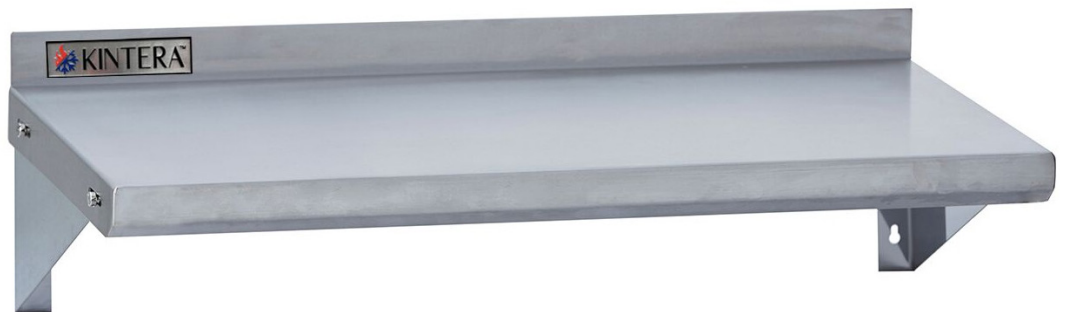

WALL MOUNTED SHELF - S/S

STANDARD FEATURES

- **Material:** 18 Gauge 400 Series Stainless Steel
- **Brackets:** Stainless Steel
- **NSF Certified:** Yes

CONSTRUCTION

- **Top:** 18 Gauge 400 Series Stainless Steel
- **Brackets:** Stainless Steel
- **Height:** 6"

KWS1224

Model	Product ID	Overall Size			
		W	D	H	Weight
KWS1224	946610	24"	12"	6"	10 lbs
KWS1236	946612	36"	12"	6"	15 lbs
KWS1248	946614	48"	12"	6"	18 lbs
KWS1260	946616	60"	12"	6"	21 lbs
KWS1272	946618	72"	12"	6"	23 lbs