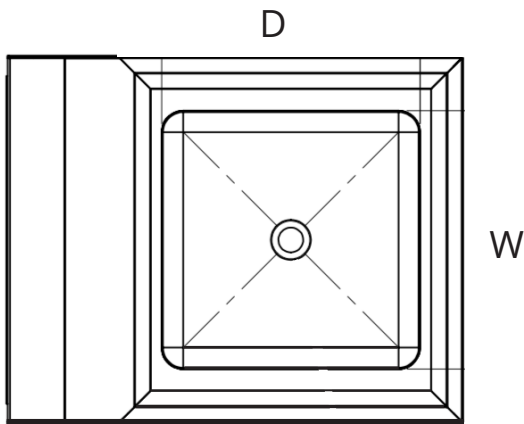

KINTERA®

WALL MOUNTED HAND SINK - S/S

STANDARD FEATURES

- **Material:** 18 Gauge 300 Series Stainless Steel
- **Sidesplash:** Dual
- **Blacksplash:** 6"H with 2" Return
- **Faucet Mount:** Backsplash
- **Basket Drain:** 1 1/2" (Included)
- **Faucet:** 6" Gooseneck
- **NSF Certified:** Yes

CONSTRUCTION

- **Sink and Bowl:** 18 Gauge 300 Stainless Steel
- **TOP:** 18 Gauge Stainless Steel

KHS17SP

Shown with 6" Gooseneck Faucet

Model	Product ID	Overall Size			Bowl Dimensions			Qty Per Box
		W	D	H	W	D	H	
KHS9SP	946747	13"	16"	13"	9"	9"	4"	1
KHS17SP	946744	17"	15"	13"	14"	10"	5"	1