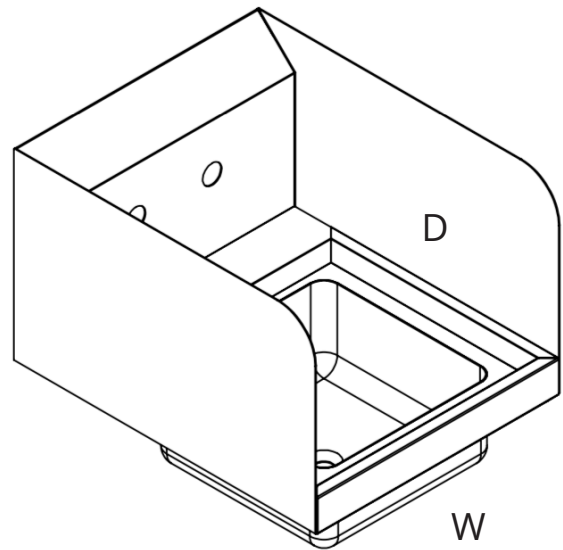

KINTERA®

WALL MOUNTED HAND SINK - S/S

STANDARD FEATURES

- **Material:** 18 Gauge 300 Series Stainless Steel
- **Sidesplash:** Dual
- **Blacksplash:** 6"H with 2" Return
- **Faucet Mount:** Backsplash
- **Basket Drain:** 1 1/2" (Included)
- **Faucet:** 6" Gooseneck
- **NSF Certified:** Yes

CONSTRUCTION

- **Sink and Bowl:** 18 Gauge 300 Stainless Steel
- **TOP:** 18 Gauge Stainless Steel

KHS17SP

Shown with 6" Gooseneck Faucet

Model	Product ID	Overall Size			Bowl Dimensions			Qty Per Box
		W	D	H	W	D	H	
KHS9SP	946747	13"	16"	13"	9"	9"	4"	1
KHS17SP	946744	17"	15"	13"	14"	10"	5"	1