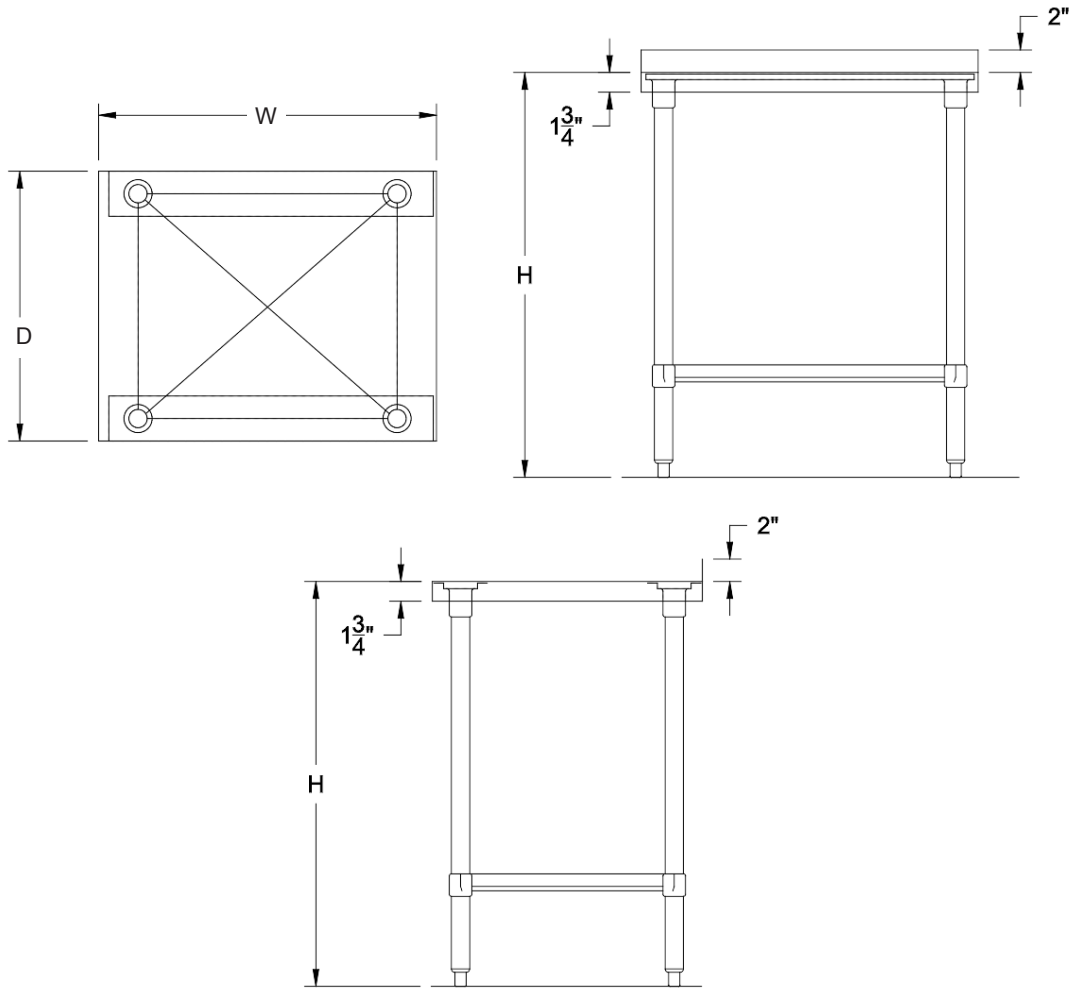

### **STANDARD FEATURES**

- **Material:** 18 Gauge 400 Series Stainless Steel
- **Backsplash:** 2" (Turn Up)
- **Undershelf:** Galvanized Steel
- **Legs:** 1 5/8" Galvanized Steel
- **Feet:** Polymer Bullet Feet (Adjustable)
- **NSF Certified:** Yes

### **OPTIONS**

- Casters
- Drawers
- Table Mounted Shelves

**KEWT2424-2**

Model	Product ID	Overall Size				
		W	D	H	Weight	Backsplash
<b>KEWT2424-2</b>	946625	24"	24"	36"	38 lbs	2"
<b>KEWT2430-2</b>	946628	30"	24"	36"	42 lbs	2"
<b>KEWT2436-2</b>	946631	36"	24"	36"	48 lbs	2"
<b>KEWT2448-2</b>	946634	48"	24"	36"	60 lbs	2"
<b>KEWT2460-2</b>	946637	60"	24"	36"	70 lbs	2"
<b>KEWT2472-2</b>	946640	72"	24"	36"	80 lbs	2"
<b>KEWT2484-2</b>	946643	84"	24"	36"	98 lbs	2"
<b>KEWT2496-2</b>	946646	96"	24"	36"	108 lbs	2"
<b>KEWT3030-2</b>	946649	30"	30"	36"	47 lbs	2"
<b>KEWT3036-2</b>	946652	36"	30"	36"	54 lbs	2"
<b>KEWT3048-2</b>	946655	48"	30"	36"	66 lbs	2"
<b>KEWT3060-2</b>	946658	60"	30"	36"	79 lbs	2"
<b>KEWT3072-2</b>	946661	72"	30"	36"	89 lbs	2"
<b>KEWT3084-2</b>	946664	84"	30"	36"	109 lbs	2"
<b>KEWT3096-2</b>	946667	96"	30"	36"	123 lbs	2"