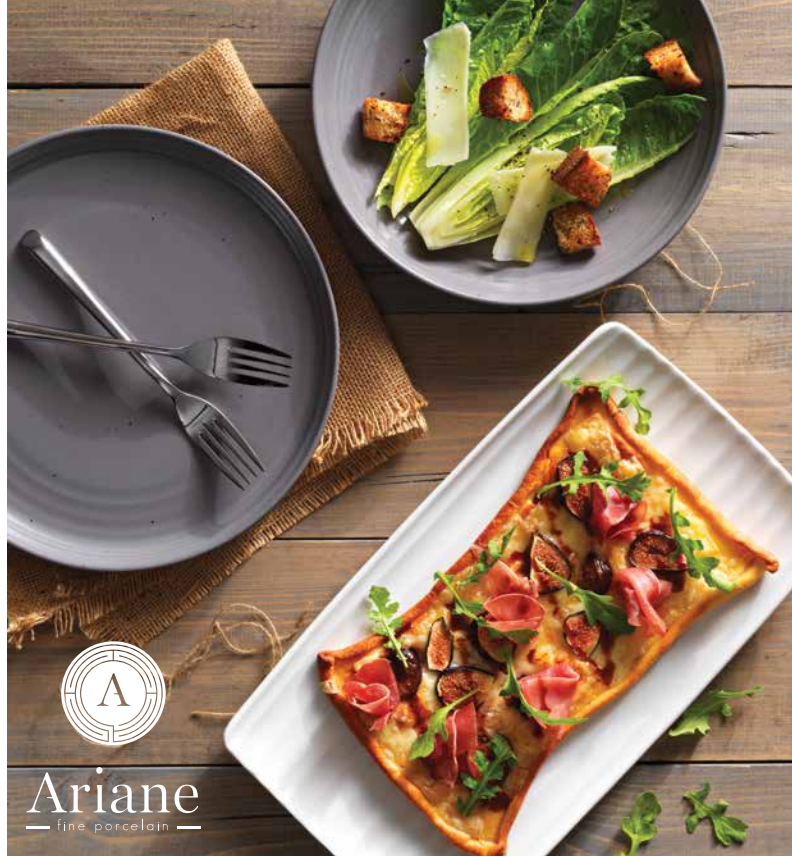

Ariane
— fine porcelain —

Artisan

Available in Crème, Black Dazzle, Desert Sage and Pebble finishes. Made from top quality porcelain with a studio pottery feel. Designed to stack on rims to reduce risk of scratching. 5-year chip warranty on plates, saucers and the wide rim bowl. Dishwasher safe.

		PK	SALE/CS
020314	Round Coupe Plate, 11¾", Crème	6 ea	$73.50
020304	Round Coupe Plate, 11¾", Pebble	6 ea	$114.38
020334	Round Coupe Plate, 10½", Crème	6 ea	$47.81
020324	Round Coupe Plate, 10½", Pebble	6 ea	$85.20
020616	Round Coupe Plate, 10½", Black Dazzle	6 ea	$85.13
020626	Round Coupe Plate, 10½", Desert Sage	6 ea	$85.13
922606	Round Coupe Plate, 10½", Ocean	6 ea	$85.20
020546	Round Coupe Plate, 8¼", Crème	1 dz	$72.75
020536	Round Coupe Plate, 8¼", Pebble	1 dz	$121.88
020560	Round Coupe Plate, 8¼", Black Dazzle	1 dz	$121.88
020570	Round Coupe Plate, 8¼", Desert Sage	1 dz	$121.88
922504	Round Coupe Plate, 8¼", Ocean	1 dz	$121.80
020354	Round Coupe Plate, 6½", Crème	1 dz	$55.88
020344	Round Coupe Plate, 6½", Pebble	1 dz	$94.85
020580	Round Coupe Plate, 6½", Black Dazzle	1 dz	$94.88
020590	Round Coupe Plate, 6½", Desert Sage	1 dz	$94.88
922503	Round Coupe Plate, 6½", Ocean	1 dz	$94.80
922512	Coupe Plate, 11¾", Matte White	6 ea	$114.45
922520	Coupe Plate, 11¾", Black Dazzle	6 ea	$114.45
922521	Coupe Plate, 11¾", Desert Sage	6 ea	$114.45
922511	Coupe Plate, 10½", Matte White	6 ea	$85.20
922510	Coupe Plate, 8¼", Matte White	1 dz	$121.80
922509	Coupe Plate, 6½", Matte White	1 dz	$94.80
020586	Rectangular Platter, 14" x 7¾", Crème	6 ea	$122.63
922519	Rectangular Platter, 14" x 7¾", Matte White	6 ea	$201.75
020576	Rectangular Platter, 12" x 6", Crème	6 ea	$102.56
922518	Rectangular Platter, 12" x 6", Matte White	6 ea	$168.57
020384	Deep Round Coupe Bowl, 37 oz, 9¾", Crème	6 ea	$68.63
020374	Deep Round Coupe Bowl, 37 oz, 9¾", Pebble	6 ea	$110.63
020596	Deep Round Coupe Bowl, 37 oz, 9¾", Black Dazzle	6 ea	$110.63
020606	Deep Round Coupe Bowl, 37 oz, 9¾", Desert Sage	6 ea	$110.63
020514	Bowl, 20.25 oz Rim Full, 6¼", Crème	4 ea	$24.38
922515	Bowl, 20.25 oz Rim Full, 6¼", Matte White	4 ea	$42.30
020454	Bowl, 20.25 oz Rim Full, 6¼", Pebble	4 ea	$42.30

Be Bold

Create a daring, yet sophisticated, display by mixing colors and shapes that emphasize your culinary masterpieces.