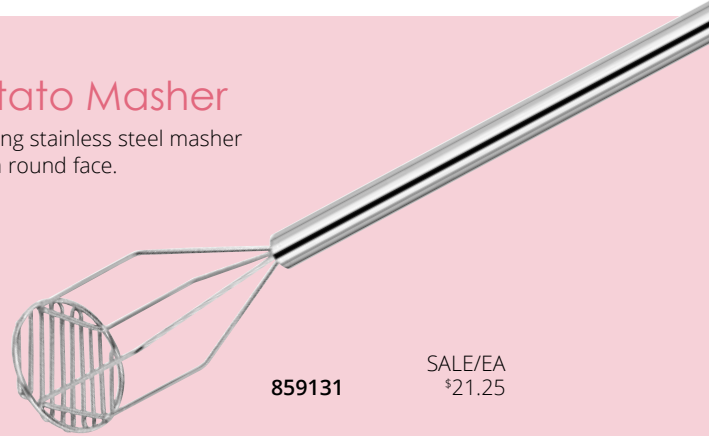

Potato Masher

24" long stainless steel masher with a round face.