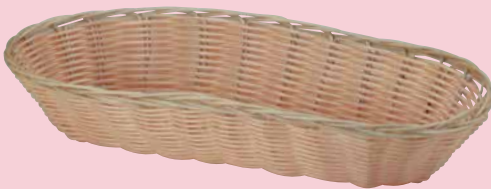

## Oval Rattan Basket

The natural look of rattan. Great for bread, fruit, silverware and more. 9"L x 6¼"W x 3"H

<b>858998</b>	SALE/EA
	\$1.75