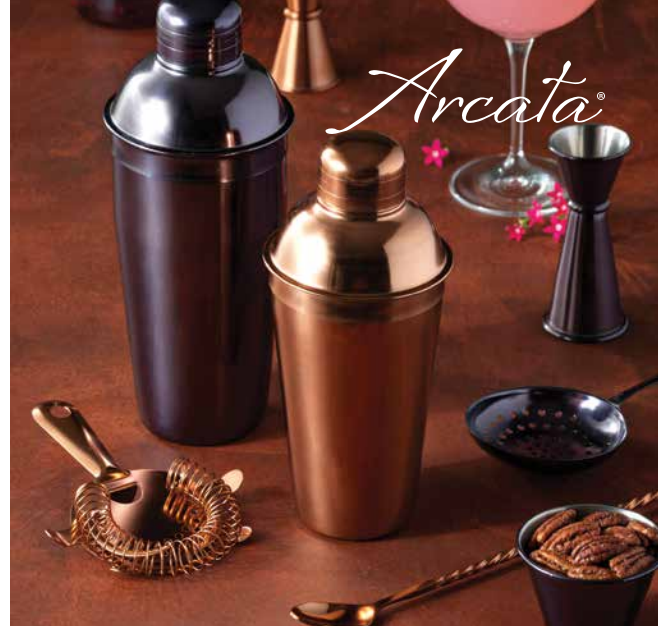

PK	SALE
922381 Bar Spoon, 12½", Twisted Stem w/ Stud, Copper	1 ea	$5.33/EA
922394 Bar Spoon, 12½", Twisted Stem w/ Stud, Black Titanium	1 ea	$5.33/EA
922372 Cocktail Shaker, 27 oz, 9½"H, Copper	1 ea	$14.20/EA
922385 Cocktail Shaker, 27 oz, 9½"H, Black Titanium	1 ea	$14.20/EA
922371 Cocktail Shaker, 22 oz, 8"H, Copper	1 ea	$10.78/EA
922384 Cocktail Shaker, 22 oz, 8"H, Black Titanium	1 ea	$10.78/EA
922341 Wine Cooler, 4½" dia., 8¼"H, Double Wall, S/S, Crack Etching	1 ea	$24.38/EA
922378 4-Prong Bar Strainer, 6⅞"L x 4½"W, Copper	1 dz	$37.20/CS
922391 4-Prong Bar Strainer, 6⅞"L x 4½"W, Black Titanium	1 dz	$37.20/CS
922380 Jigger, 30 mL & 60 mL, 5"L x 2"W, Rolled Edge, Copper	1 dz	$69.60/CS
922393 Jigger, 30 mL & 60 mL, 5"L x 2"W, Rolled Edge, Black Titanium	1 dz	$69.60/CS
922379 Jigger, 25 mL & 50 mL, 4¼"L x 1¾"W, Rolled Edge, Copper	1 dz	$68.40/CS
922392 Jigger, 25 mL & 50 mL, 4¼"L x 1¾"W, Rolled Edge, Black Titanium	1 dz	$68.40/CS
922377 Julep Strainer, 6¼"L x 3½"W, Copper	1 dz	$44.40/CS
922390 Julep Strainer, 6¼"L x 3½"W, Black Titanium	1 dz	$44.40/CS
922369 French Fry Cup, 10 oz, 3½"H, Copper	6 ea	$37.05/CS
922370 French Fry Cup, 10 oz, 3½"H, Hammered, Copper	6 ea	$40.65/CS
922382 French Fry Cup, 10 oz, 3½"H, Black Titanium	6 ea	$37.05/CS
922383 French Fry Cup, 10 oz, 3½"H, Hammered, Black Titanium	6 ea	$40.65/CS
922376 Ramekin, 4 oz, 2¾", Copper	1 dz	$27.00/CS
922389 Ramekin, 4 oz, 2¾", Black Titanium	1 dz	$27.00/CS
922375 Ramekin, 2.50 oz, 2¼", Copper	1 dz	$15.30/CS
922388 Ramekin, 2.50 oz, 2¼", Black Titanium	1 dz	$15.30/CS
922374 Ramekin, 2 oz, 2¾", Copper	1 dz	$12.90/CS
922387 Ramekin, 2 oz, 2¾", Black Titanium	1 dz	$12.90/CS
922373 Ramekin, 1.50 oz, 2½", Copper	1 dz	$10.80/CS
922386 Ramekin, 1.50 oz, 2½", Black Titanium	1 dz	$10.80/CS

Venu Avaline Dusk

Featuring the same thin stem as Avaline, this pattern has a matte black finish that's unique and attractive. Magnetized to reduce loss. Pk 1 dz

	SALE/CS
924924 Teaspoon, 5¾"	$37.15
924923 Bouillon Spoon, 7¾"	$44.35
924931 Oval Bowl Soup Spoon, 7¾"	$44.35
924929 Iced Tea Spoon, 8¾"	$40.05
924928 Demitasse Spoon, 4¾"	$36.03
924922 Dinner Fork, 8½"	$43.90
924925 Salad Fork, 7½"	$39.25
924927 Cocktail Fork, 5¾"	$36.75
924930 Butter Knife, 7¾"	$40.80
924921 Dinner Knife, 9¾"	$42.53