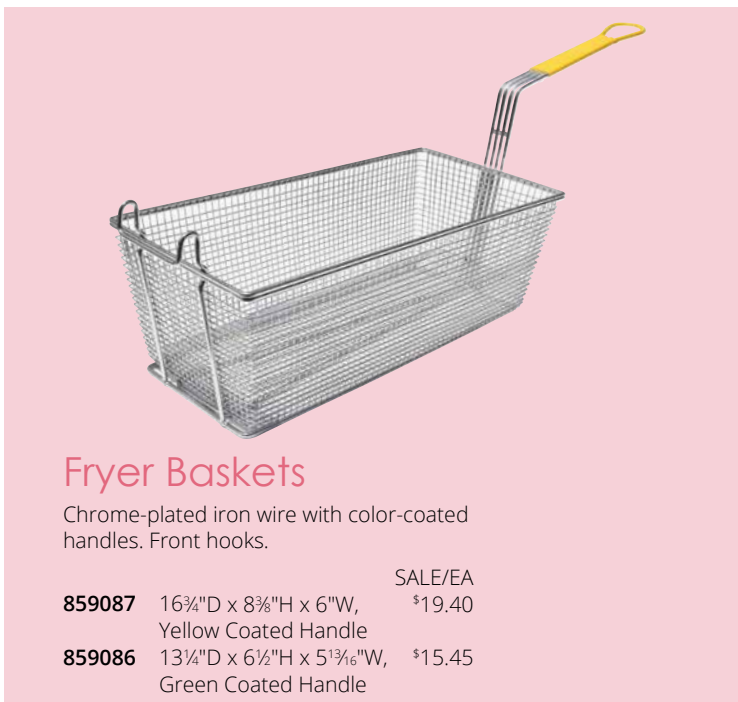

Fryer Baskets

Chrome-plated iron wire with color-coated handles. Front hooks.

	SALE/EA
859087 16 3/4"D x 8 3/8"H x 6"W, Yellow Coated Handle	$19.40
859086 13 1/4"D x 6 1/2"H x 5 1/16"W, Green Coated Handle	$15.45