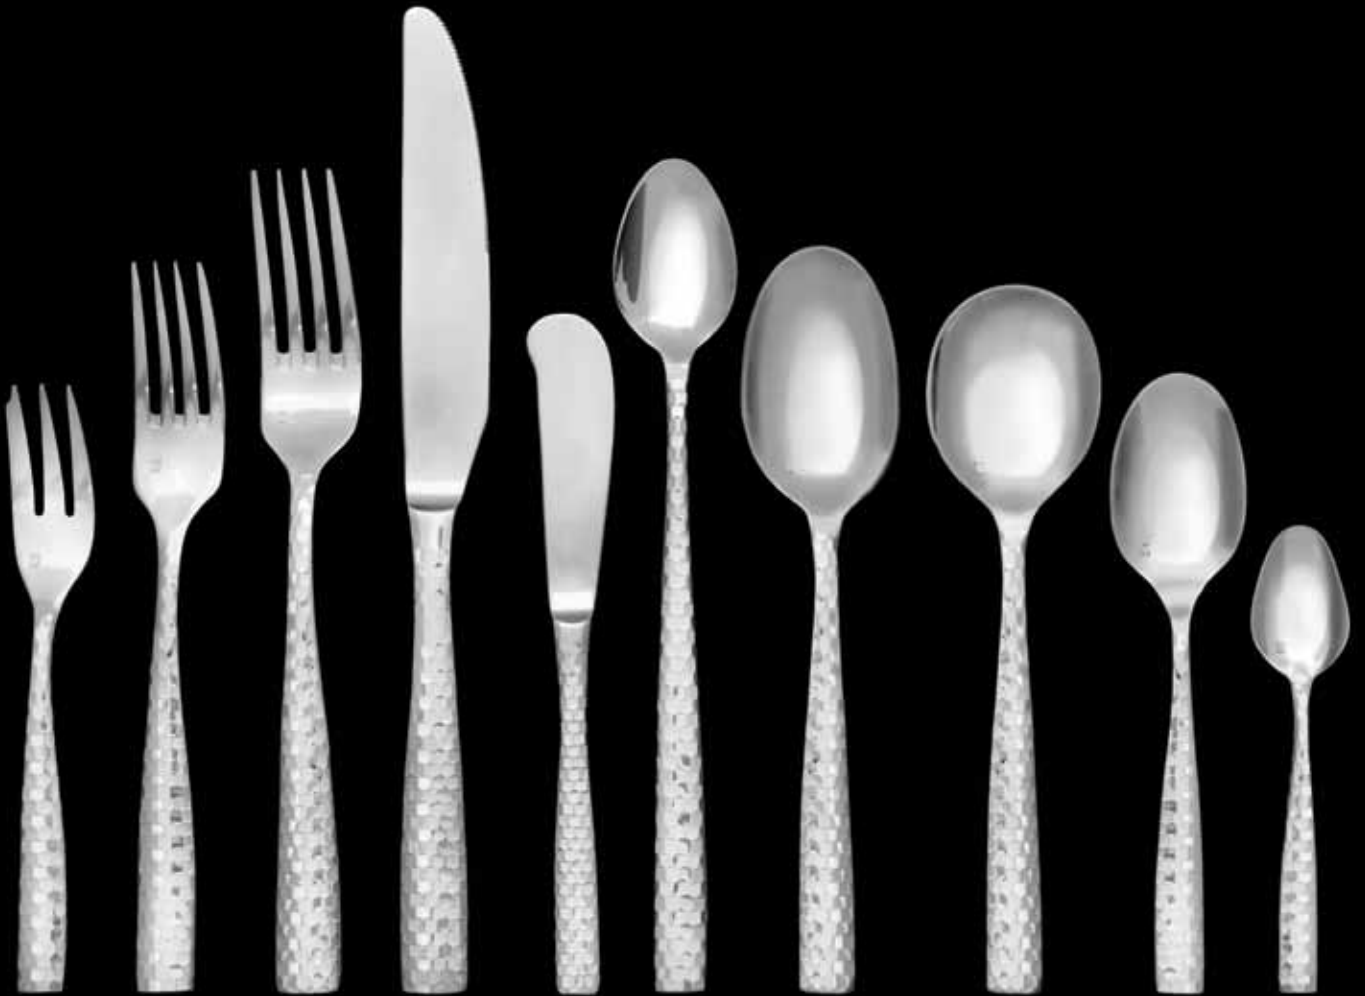

Dinner Fork 7 7/8"
039631

Salad Fork 7 1/8"
039651

Cocktail Fork 5 1/2"
039691

Gala

An elegant and modern design in 18/0 stainless steel that enhances today's table setting. Gala flatware offers functionality with a look of contemporary luxury.

Demitasse Spoon 4 3/4"
039571

Teaspoon 5 3/8"
039561

Bouillon Spoon 7 1/8"
039581

Oval Bowl Spoon 7 1/4"
039531

Iced Tea Spoon 8"
039591

Butter Knife 6 5/8"
039601

Dinner Knife 8 7/8"
039501

Dinner Fork 7 7/8"
039521

Salad Fork 7 3/8"
039541

Cocktail Fork 5 5/8"
039551

Radiance

A bold flatware with a hammered design that is contemporary and striking. Made of 18/0 stainless steel, this gallant collection sets the standard for craftsmanship, value and durability.