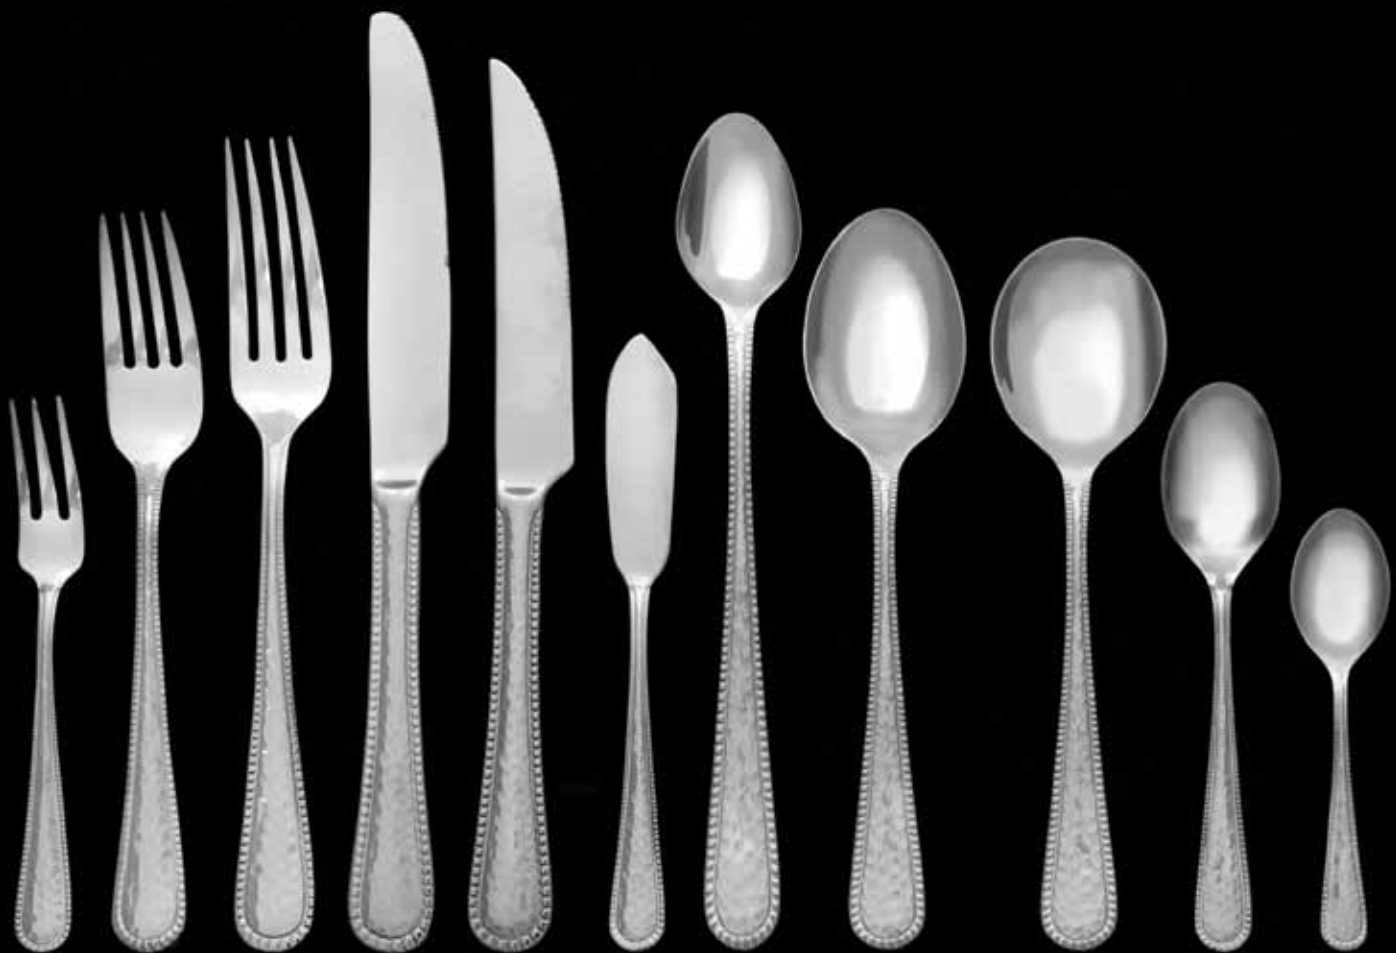

4 oz Ramekin
3 3/8" x 1 5/16"
024706

2 oz Ramekin
3" x 1"
024716

10 oz Soup Cup
4 1/4" x 2 1/8"
024813

6" Soup Saucer
024803

Marquis

Rustic elegance defines this beautifully polished 18/0 stainless steel flatware. The timeless design of Marquis adds a simplistic grace to the tabletop setting.

Demitasse Spoon 4 1/4"
039641

Teaspoon 5 1/2"
039661

Bouillon Spoon 6 3/4"
039671

Oval Bowl Spoon 7 1/8"
039711

Lead Tea Spoon 8 1/8"
039681

Butter Knife 6"
039701

Steak Knife 8 3/4"
039621

Dinner Knife 9 3/8"
039611